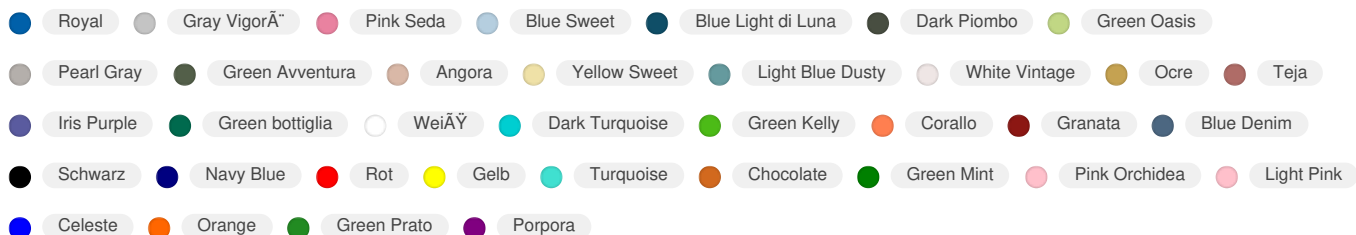

T-Shirts BEAGLE 155g

Code: CA6554

100% cotton, single jersey, 155 gsm.

TECHNICAL SPECIFICATIONS

Dimensions 46 X 66 CM

Category Apparel and Wearables , Textile categories , T-Shirts

AVAILABLE COLORS

36 available colors

AVAILABLE SIZES

1/2 3/4 5/6 7/8 9/10 11/12 XS S M L XL 2XL 3XL 4XL 5XL