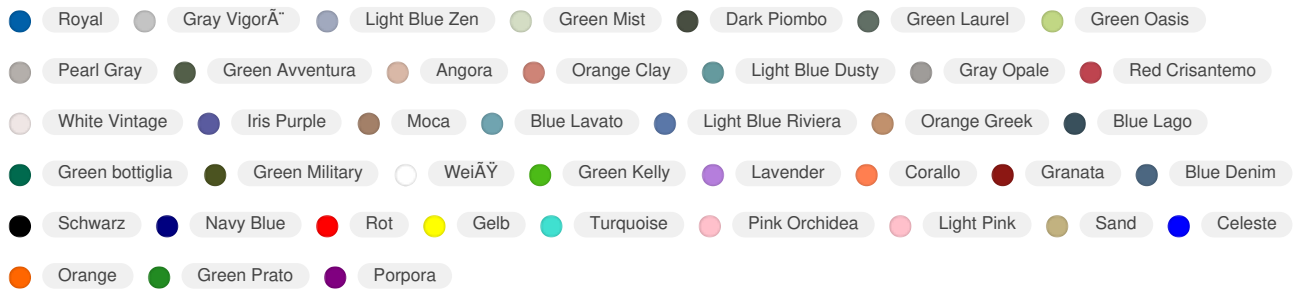

## T-Shirts Men STAFFORD 190g

Code: CA6681

100% cotton, single jersey, 190 gsm.

### AVAILABLE COLORS

41 available colors

### AVAILABLE SIZES

3/4 5/6 7/8 9/10 11/12 S M L XL 2XL 3XL 4XL 5XL