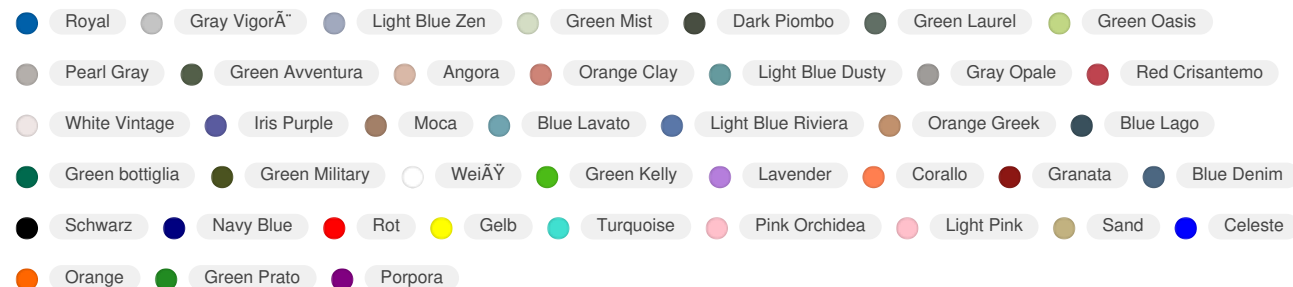

T-Shirts Women CAPRI 170g

Code: CA6683

100% cotton, single jersey, 170 gsm.

TECHNICAL SPECIFICATIONS

| | |
|------------|---|
| Dimensions | 41 X 62 CM |
| Category | Apparel and Wearables , Textile categories , T-Shirts |

AVAILABLE COLORS

41 available colors

AVAILABLE SIZES