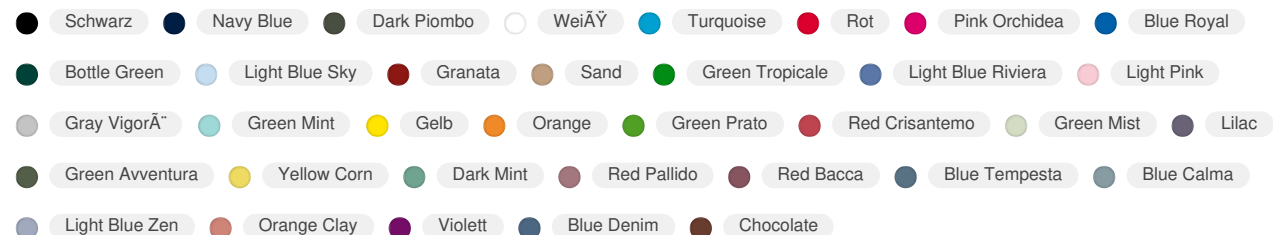

Polo Shirts Women STAR WOMAN 200g

Code: PO6634

100% cotton, piquÃ©, 200 gsm.

TECHNICAL SPECIFICATIONS

Dimensions	42 X 61 CM
Category	Apparel and Wearables , Textile categories , Polo

AVAILABLE COLORS

35 available colors

AVAILABLE SIZES