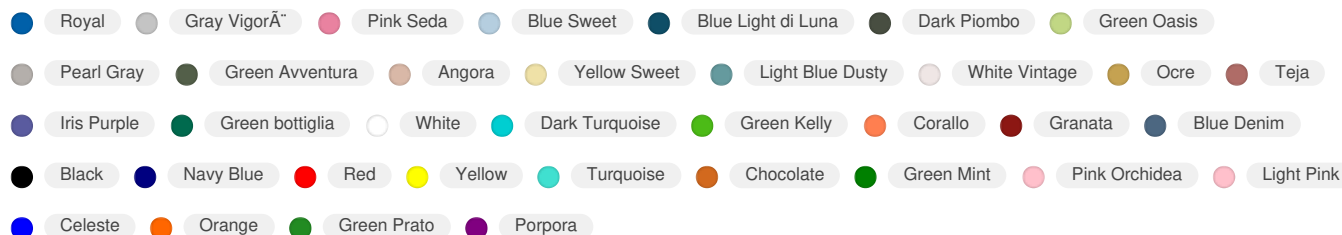

T-Shirts BEAGLE 155g

Code: CA6554

100% cotton, single jersey, 155 gsm.

TECHNICAL SPECIFICATIONS

Dimensions 46 X 66 CM

Category Apparel and Wearables , Textile categories , T-Shirts

AVAILABLE COLORS

36 available colors

AVAILABLE SIZES

1/2 3/4 5/6 7/8 9/10 11/12 XS S M L XL 2XL 3XL 4XL 5XL