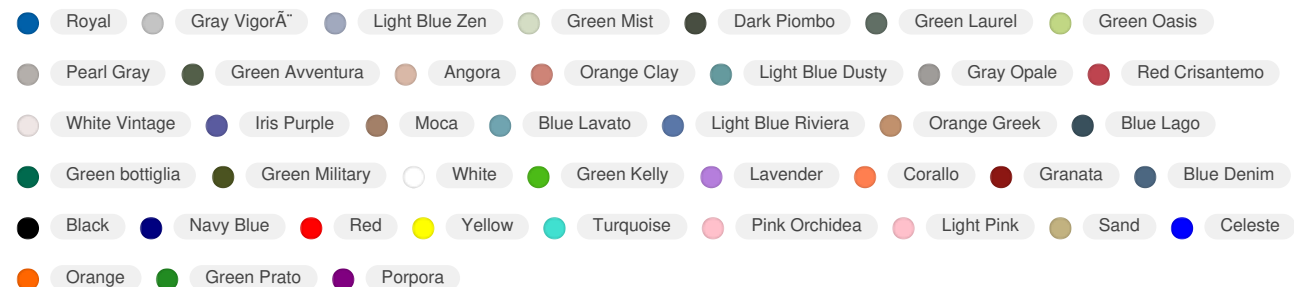

T-Shirts Men STAFFORD 190g

Code: CA6681

100% cotton, single jersey, 190 gsm.

TECHNICAL SPECIFICATIONS

Dimensions	49 X 69 CM
Category	Apparel and Wearables , Textile categories , T-Shirts

AVAILABLE COLORS

41 available colors

AVAILABLE SIZES

3/4 5/6 7/8 9/10 11/12 S M L XL 2XL 3XL 4XL 5XL