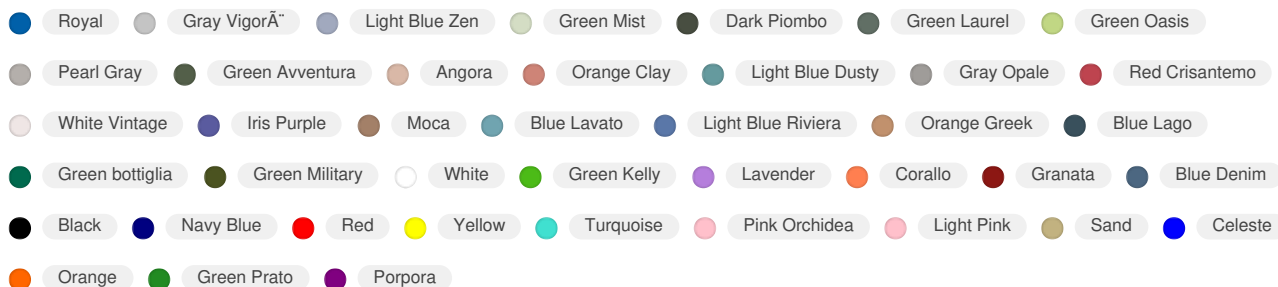

## T-Shirts Women CAPRI 170g

Code: CA6683

100% cotton, single jersey, 170 gsm.

### AVAILABLE COLORS

41 available colors

### AVAILABLE SIZES

S M L XL 2XL 3XL