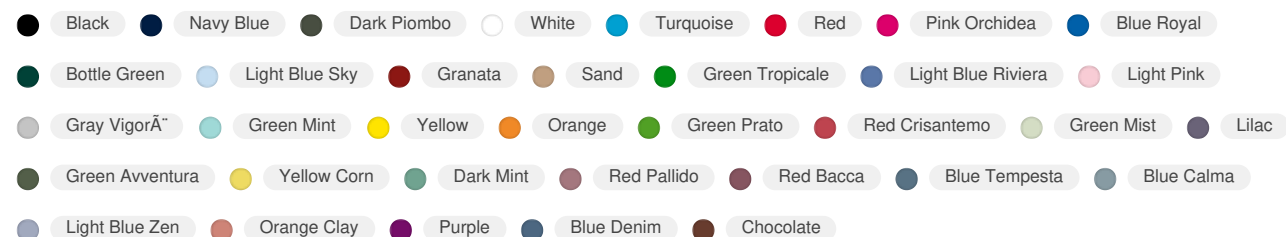

Polo Shirts Women STAR WOMAN 200g

Code: PO6634

100% cotton, piqu , 200 gsm.

TECHNICAL SPECIFICATIONS

Dimensions	42 X 61 CM
Category	Apparel and Wearables , Textile categories , Polo Shirts

AVAILABLE COLORS

35 available colors

AVAILABLE SIZES