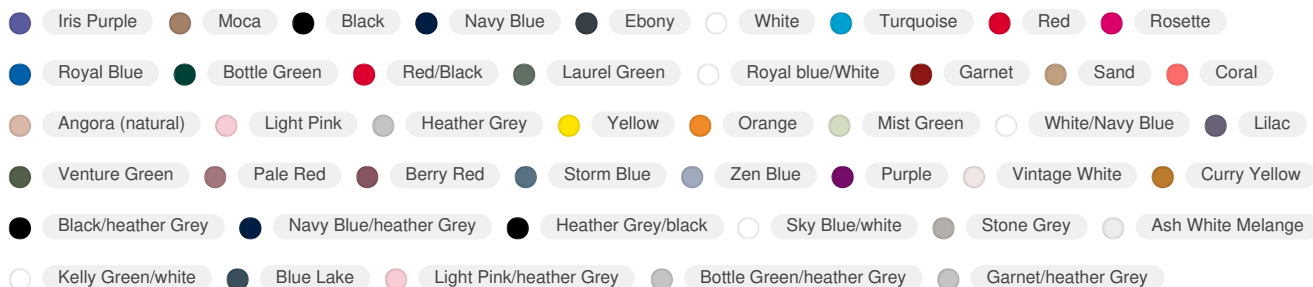

## Sweatshirts Uomo URBAN 280g

Codice: SU1067

50% cotton / 50% polyester, 280 gsm brushed fleece.

### COLORI DISPONIBILI

### TAGLIE DISPONIBILI

3/4 5/6 7/8 9/10 11/12 XS S M L XL 2XL 3XL 4XL